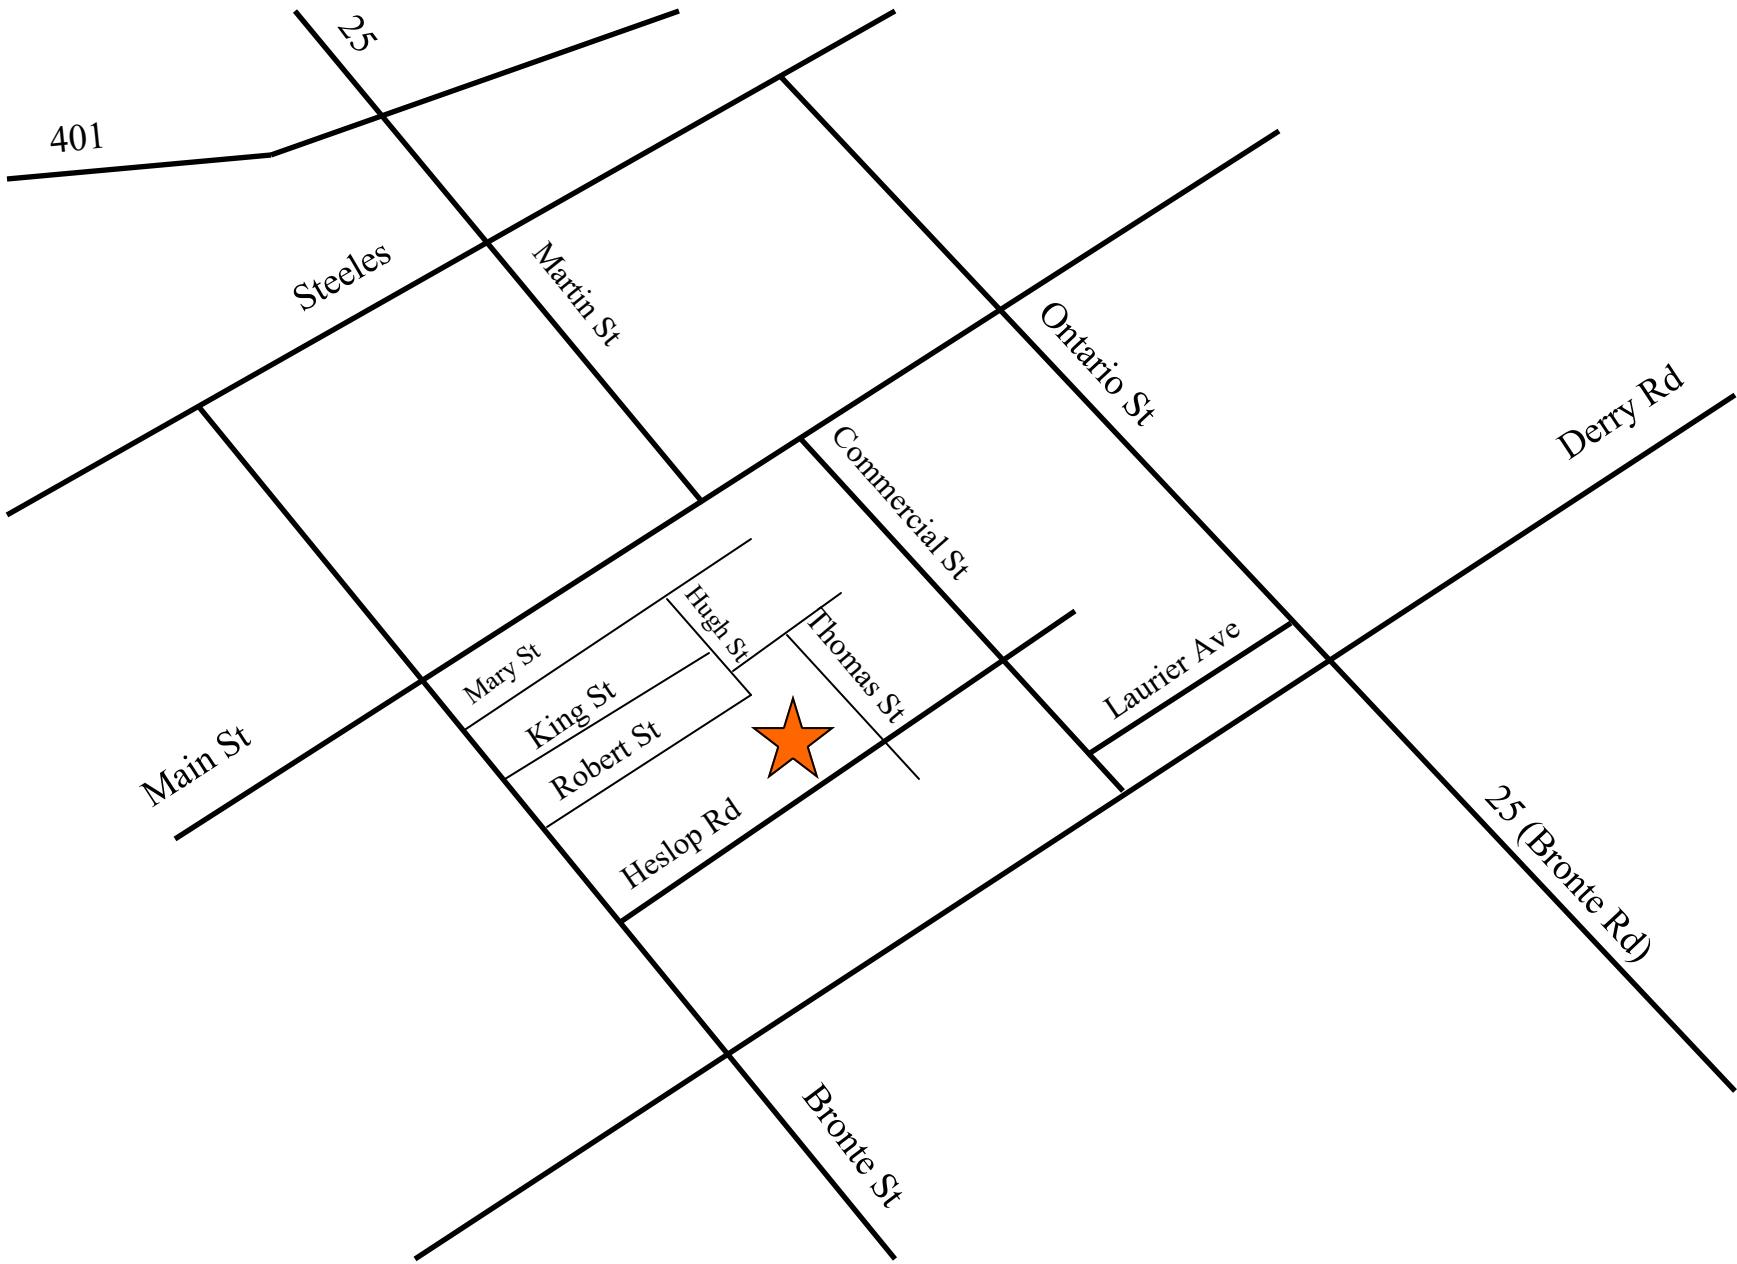

Ontario Hamfest

Milton Agricultural Fairgrounds
136 Robert Street
Milton, Ontario
L9T 1G9

Coordinates: 43.509733, -79.879664

401

Steeles

Martin St

Ontario St

Derry Rd

Main St

Mary St

King St

Robert St

Heslop Rd

Hugh St

Thomas St

Bronte St

Commercial St

Laurier Ave

25 (Bronte Rd)

25